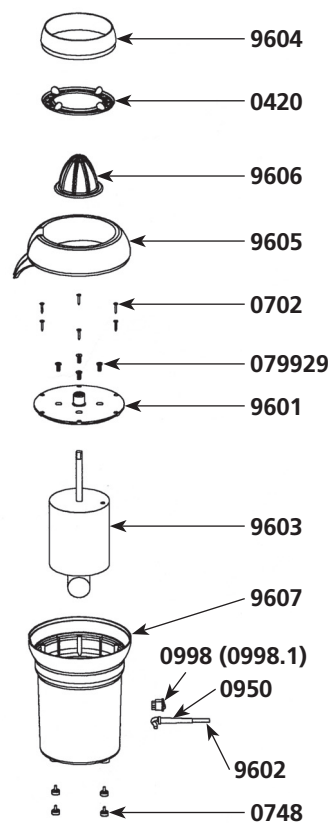

PA 96 citrus juicer - Dynajuicer

Parts list

Code

Pulp filter	0420	
Base screws (3)	0702	
Pad	0748	
Motor screw (1)	079929	
Strain relief 230 V	0950	
Strain relief 115V	0950.1	
Switch	0998	
Switch from N°70037	0998.1	
Motor holder + waterproof ring	9601	
Power cord 230 V	9602	
Power cord 115 V	9602.1	
Power cord (English)	9602.2	
Power cord (Australian)	9602.3	
Motor + capacitor + shaft 230 V	9603	
Motor + capacitor + shaft 115 V	9603.1	
Upper ring	9604	
Top orange container	9605	
Centrifuge cone	9606	
Base	9607	

SM 4/6/8/10/12 support mixers

Parts list

Code

Tightening knob	0701	
Tightening knob	0707	
Plastic caps	45610	
Plastic holder for tube	45900	
60 mm width bracket	45901	
20 mm width bracket	45902	