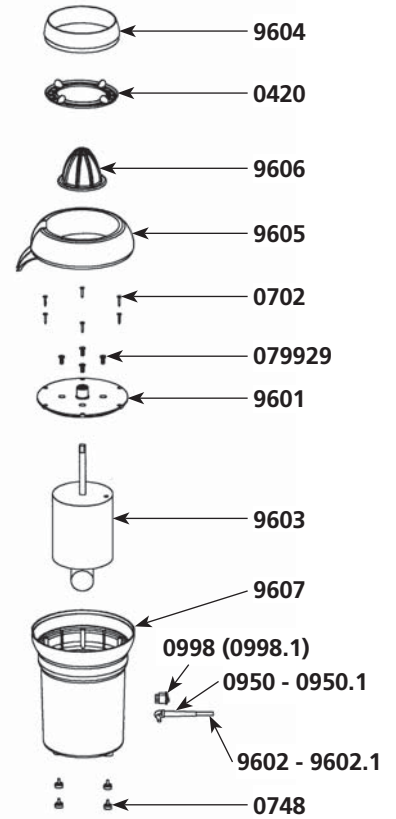

PA 96 CITRUS JUICER - DYNAJUICER

Parts list	Code	List \$ Price
Pulp filter	0420	18,97
Base screws (3)	0702	0,80
Pad	0748	3,01
Motor screw (1)	079929	1,17
Strain relief 230 V	0950	2,68
Strain relief 115V	0950.1	2,68
Switch	0998	27,47
Switch from N°70037	0998.1	27,47
Motor holder + waterproof ring	9601	38,00
Power cord 230 V	9602	32,06
Power cord 115 V	9602.1	54,21
Power cord (UK)	9602.2	54,21
Power cord (Australian)	9602.3	48,80
Motor w/ capacitor & shaft 230 V	9603	428,60
Motor + capacitor + shaft 115 V	9603.1	428,60
Upper ring	9604	40,65
Top orange container	9605	81,34
Centrifuge cone	9606	26,51
Base	9607	81,34

SM 4/6/8/10/12 MIXER SUPPORTS

Parts list	Code	List \$ Price
Tightening knob	0701	17,32
Tightening knob	0707	15,16
White knob (x2)	0728	6,61
Plastic caps	45610	6,50
Plastic holder for tube	45900	91,12
Orange half moon + screws + washer	45900.1	13,48
60 mm width bracket	45901	73,74
20 mm width bracket	45902	49,88
Exterior stop (x2)	45610.S	6,21

IMPORTANT : Each spare part order must include the type and the number of the product which appears on the identification plate.