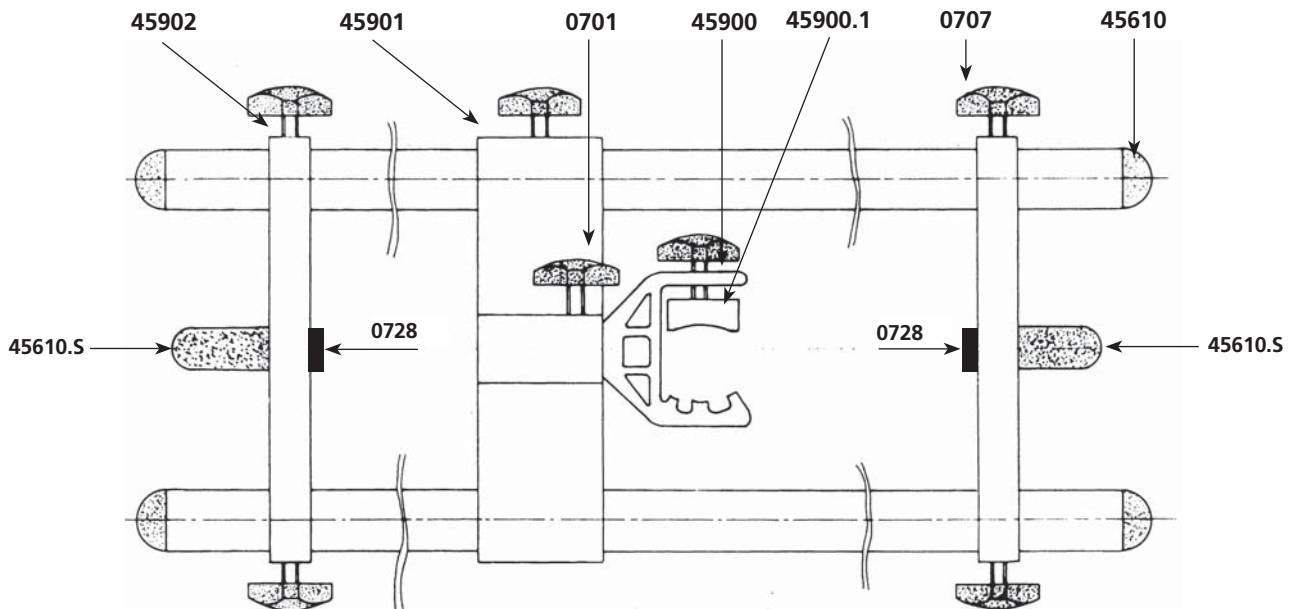

PA 96 CITRUS JUICER - DYNAJUICER

Parts list	Code	List \$ Price
Pulp filter	0420	18,97
Base screws (3)	0702	0,80
Pad	0748	3,01
Motor screw (1)	079929	1,17
Strain relief 230 V	0950	2,68
Strain relief 115V	0950.1	2,68
Switch	0998	27,47
Switch from N°70037	0998.1	27,47
Motor holder + waterproof ring	9601	38,00
Power cord 230 V	9602	32,06
Power cord 115 V	9602.1	54,21
Power cord (UK)	9602.2	54,21
Power cord (Australian)	9602.3	48,80
Motor w/ capacitor & shaft 230 V	9603	428,60
Motor + capacitor + shaft 115 V	9603.1	428,60
Upper ring	9604	40,65
Top orange container	9605	81,34
Centrifuge cone	9606	26,51
Base	9607	81,34

SM 4/6/8/10/12 MIXER SUPPORTS

Parts list	Code	List \$ Price
Tightening knob	0701	17,32
Tightening knob	0707	15,16
White knob (x2)	0728	6,61
Plastic caps	45610	6,50
Plastic holder for tube	45900	91,12
Orange half moon + screws + washer	45900.1	13,48
60 mm width bracket	45901	73,74
20 mm width bracket	45902	49,88
Exterior stop (x2)	45610.S	6,21

IMPORTANT : Each spare part order must include the type and the number of the product which appears on the identification plate.