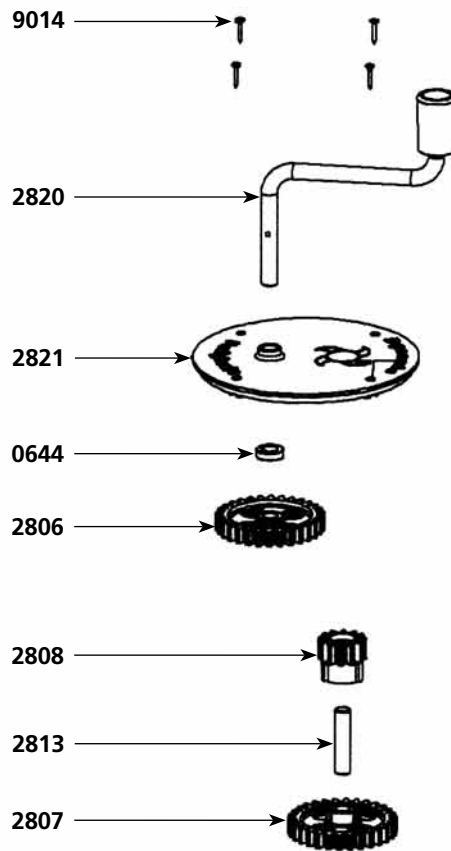

MANUAL SALAD SPINNER E 20 "SEALED COVER"

Parts list

Code List € Price

Waterproof seal 14 x 24 x 7	0644	
Waterproof seal 25 x 27 x 6	0645	
O. Ring	0646	
Screws TBF 3.9 x 14	079958	
Outside basket	2801	
Perforated drive gear + pin	2806	
Large gear	2807	
Small gear	2808	
Axle for outside basket	2810	
Pin for large gear	2811	
Axle for drive & small gear	2813	
Axle	2814	
Set of gears (2806, 2807, 2808, 2811, 2822)	2815.2	
Handle only	2820	
Small cover (w/ o handle & drive gear)	2821	
Output small gear	2822	
Equipped cover (O. Ring + Waterproof seal	2823	
Coupling sleeve	2824	
Inside basket	2825	
Small cover with handle & gear	2826	
Complete cover	2827	
Plate + screws (3)	2828	
Screws (4)	9014	

2825

← 2810

2801

2827

2826

2823