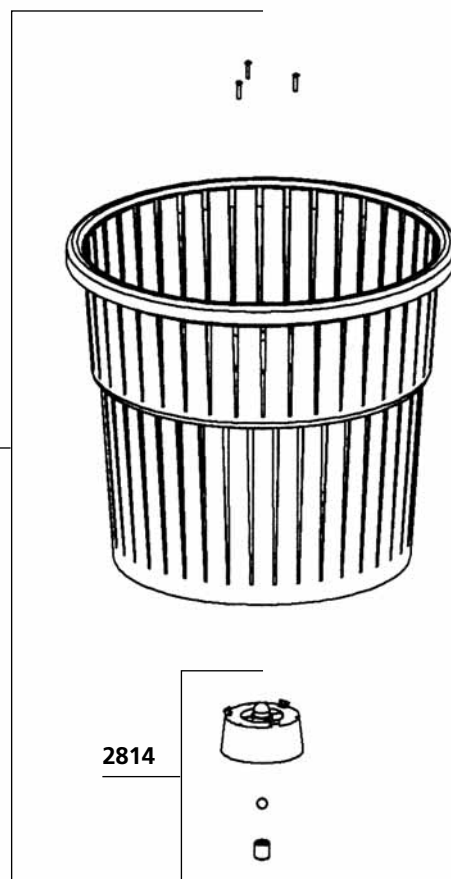

MANUAL SALAD SPINNER E 20 "SEALED COVER"

Parts list

Code List € Price

Waterproof seal 14 x 24 x 7	0644	
Waterproof seal 25 x 27 x 6	0645	
O. Ring	0646	
Screws TBF 3.9 x 14	079958	
Outside basket	2801	
Perforated drive gear + pin	2806	
Large gear	2807	
Small gear	2808	
Axle for outside basket	2810	
Pin for large gear	2811	
Axle for drive & small gear	2813	
Axle	2814	
Set of gears (2806, 2807, 2808, 2811, 2822)	2815.2	
Handle only	2820	
Small cover (w/ o handle & drive gear)	2821	
Output small gear	2822	
Equipped cover (O. Ring + Waterproof seal	2823	
Coupling sleeve	2824	
Inside basket	2825	
Small cover with handle & gear	2826	
Complete cover	2827	
Plate + screws (3)	2828	
Screws (4)	9014	

2825