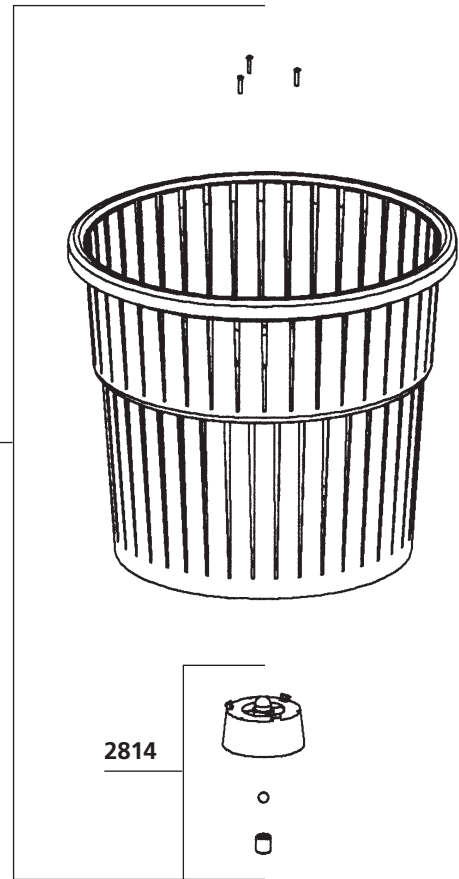

MANUAL SALAD SPINNER SD 92 SC (SEALED COVER)

Parts list	Code	List \$ Price
Waterproof seal 14 x 24 x 7	0644	3,42
Waterproof seal 25 x 27 x 6	0645	4,49
O. Ring	0646	3,42
Screws TBF 3.9 x 14	079958	0,31
Outside basket	2801	199,43
Perforated drive gear + pin	2806	34,13
Large gear	2807	25,16
Small gear	2808	28,48
Axle for outside basket	2810	11,54
Pin for large gear	2811	6,52
Axle for drive & small gear	2813	15,86
Axle	2814	52,93
Set of gears (2x2806, 2808, 2811, 2822)	2815.2	61,09
Handle only	2820	65,16
Small cover (w/o handle & drive gear)	2821	28,70
Output small gear	2822	32,93
Equipped cover (O. Ring + Waterproof seal)	2823	88,22
Coupling sleeve	2824	18,98
Inside basket	2825	121,87
Small cover with handle & gear	2826	179,24
Complete cover	2827	348,43
Plate + screws (x 3)	2828	19,20
Screws (4)	9014	0,85

2825

2814

← 2810

2801